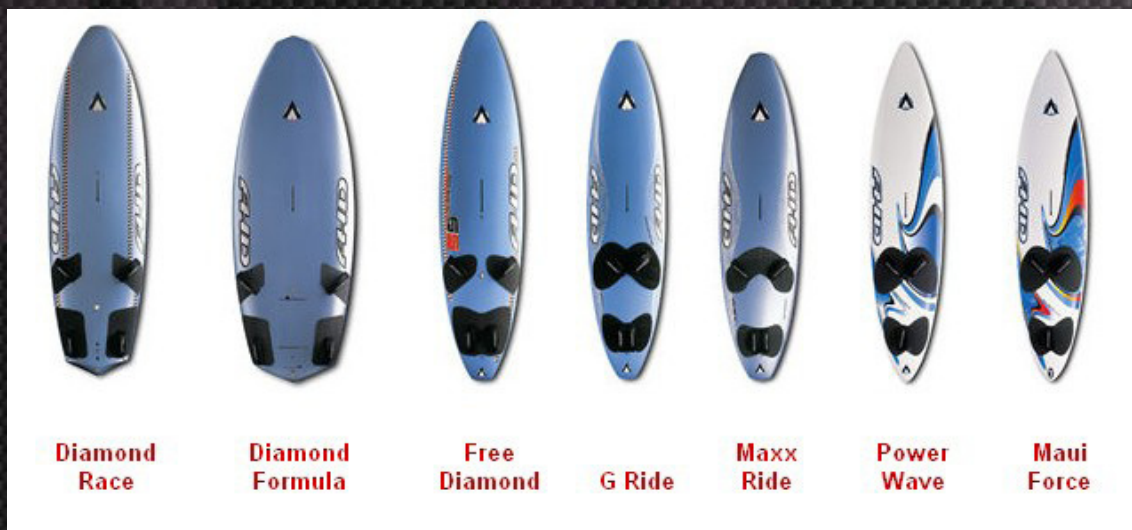

2001 Range

model	volume	width	length	program	sails
Diamond Race 53	80	53	262	Slalom	5,0 / 6,0
Diamond Race 58	95	58	264	Slalom	5,5 / 7,0
Diamond Race 74	159	74,5	267	Race	7,4 / 9,5
Diamond Race 78	169	78,5	267	Race	8,0 / 11,0
Formula 95	170	95	262	Formula	9,0 / 11,5
Free Diamond 60	99	60,5	268	Freerace	5,0 / 7,0
Free Diamond 65	115	64,6	272	Freerace	5,5 / 8,0
Free Diamond 70	129	69	280	Freerace	6,0 / 9,0
Free Diamond 77	149	77,5	270	Freerace	6,5 / 11,0
G-Ride 57	85	58	250	All Ride	4,0 / 6,0
G-Ride 59	95	59,5	260	All Ride	4,5 / 7,0
Maxx Ride 60	92	60	250	All Ride	4,7 / 6,3
Maxx Ride 62	104	62	250	All Ride	5,0 / 7,0
Maxx Ride 64	110	64	250	All Ride	5,5 / 7,2
Power Wave 253	72	53	253	eurowave	3,5 / 5,0
Power Wave 257n	86	56	257	eurowave	4,0 / 5,8
Power Wave 262n	94	58	262	eurowave	4,5 / 6,2
Maui Force 8'0"	68	51,5	245	Wave	3,5 / 5,0
Maui Force 8'2"	76	53,5	250	Wave	4,0 / 5,3
Maui Force 8'4"	83	55,5	255	Wave	4,5 / 5,7