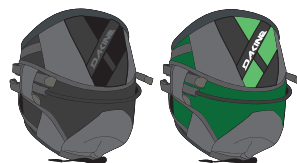

- 10" [25cm] Kingpin Spreader Bar
- Spreader Bar Pad
- Dual blade hook knife
- Pre-Curved P.E.B. inner support structure
- Featherweight ES foam molded lumbar pad
- Integrated handle and leash attachment
- Independent primary and secondary power belt
- Side key / knife pockets
- Buckle covers

TWO SIDE KEY / KNIFE POCKETS

BLACK

NEW

CHAMELEON 4600-160

SIZE XS = 28 - 30" [71 - 76cm]
 S = 30 - 32" [76 - 81cm]
 M = 32 - 34" [81 - 86cm]
 L = 34 - 36" [86 - 91cm]
 XL = 36 - 38" [91 - 96cm]

- Single Power Clip Lock buckle
- 10" [25cm] Chameleon stainless steel spreader bar
- Spreader Bar Pad
- Pre-Curved P.E.B. inner support structure
- Featherweight ES foam molded lumbar pad
- Removable handle and leash attachment
- Single overlap power belt
- Dual sport design

NICCOLO PORCELLA

CHARCOAL

FUSION
4600-300

- Power Clip Lock buckle system
- Hammerhead Spreader Bar
- Spreader Bar Pad
- Dual blade hook knife
- Independent primary and secondary power belt
- Featherweight ES foam molded lumbar pad
- Segmented inner support structure
- Adjustable spreader bar height
- Ultra comfortable leg straps
- Integrated handle and leash attachment
- 8-Point load dispersion system
- Sliding Bar Kit compatible

| SIZE | XS = 28 - 30" [71 - 76cm] | SB = 6" [15cm] |
|------|-----------------------------|-------------------|
| S | = 30 - 32" [76 - 81cm] | SB = 10" [25cm] |
| M | = 32 - 34" [81 - 86cm] | SB = 10" [25cm] |
| L | = 34 - 36" [86 - 91cm] | SB = 10" [25cm] |
| XL | = 36 - 38" [91 - 96cm] | SB = 12" [30cm] |
| XXL | = 40 - 42" [96 - 101cm] | SB = 12" [30cm] |