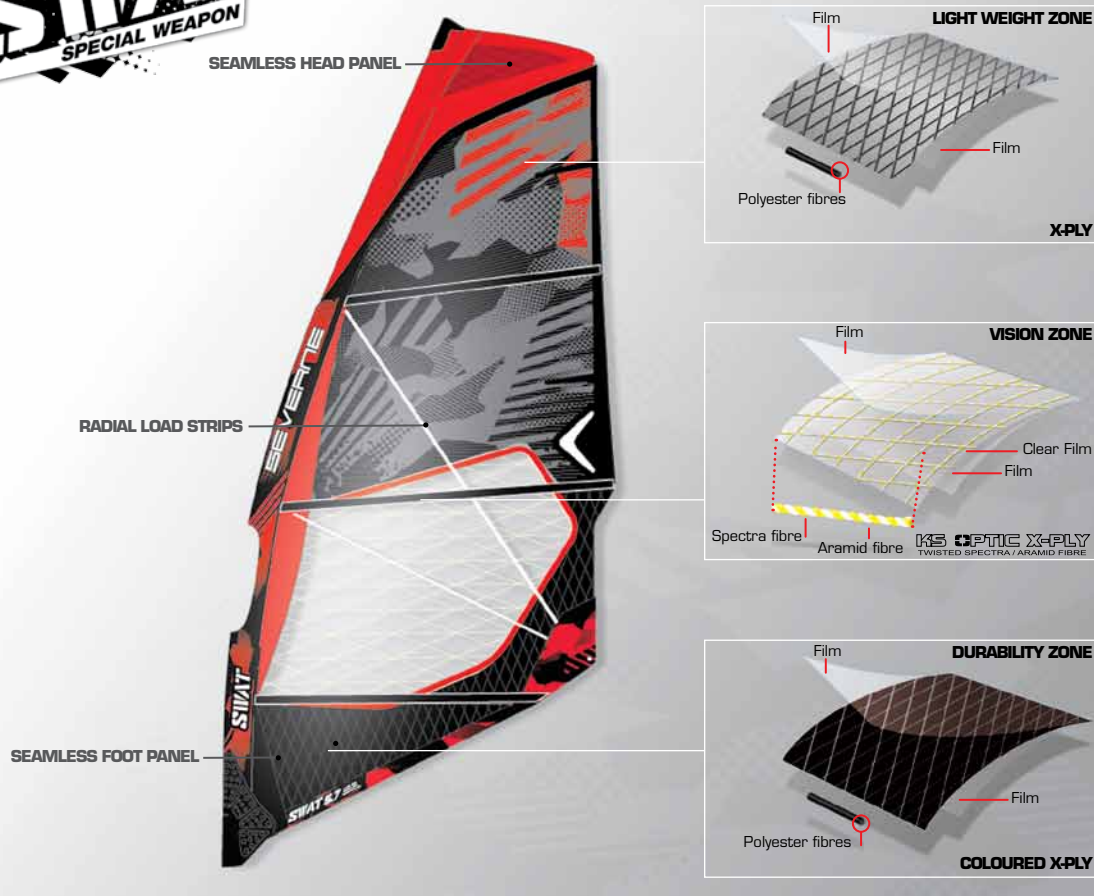

SWAT

SPECIAL WEAPON

PRODUCT CATEGORY >>

COMPACT WAVE

Light, manoeuvrable and compact four batten wave sail. The SWAT has been redesigned with a softer more forward pulling feel and significant weight loss. This compact geometry creates a light, manoeuvrable and forgiving sail with added down force. For riders who want simplicity, durability, features and performance in a price point package. Value has never been so inexpensive

PRODUCT IDEOLOGY >>

- 4 batten wave sail
- Compact outline
- High Value
- Dropped Clew for reduced boom lengths
- 4 battens for reduced weight and more compact geometry
- Straighter cut foot for radical wave and freestyle performance
- Full X-ply construction

CONSTRUCTION >>

- 100% X-ply
- Material Zones for durability, visibility and weight saving:
 - X-ply** with reduced film thickness in the upper panels, reduces weight and swing weight
 - KS Optic X-ply** window panel for no compromise visibility and durability
 - Coloured X-ply** foot and clew panel with extra film thickness
- Seamless foot construction with Pro-protect hidden seam load patches
- Seamless head panel – the lightest design. Resulting in zero seam creep or seam related failure
- Radial load strips

RIG ERGONOMICS >>

Soft and manoeuvrable with added down force

COMPARED TO THE >>

S-1: The SWAT is softer and more forward pulling

S-1: The SWAT is less expensive

BLADE: The SWAT is more compact and aimed at lighter riders